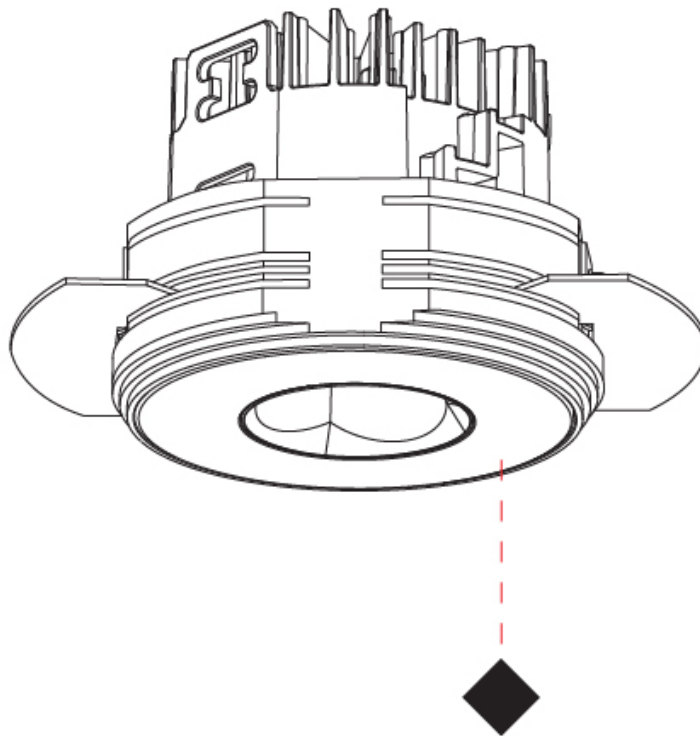

OIKO PRO ROUND FIXED TRIMLESS

A35878-

PROJECT	_____
TYPE	_____
SPECIFIER	_____
QUANTITY	_____
DATE	_____