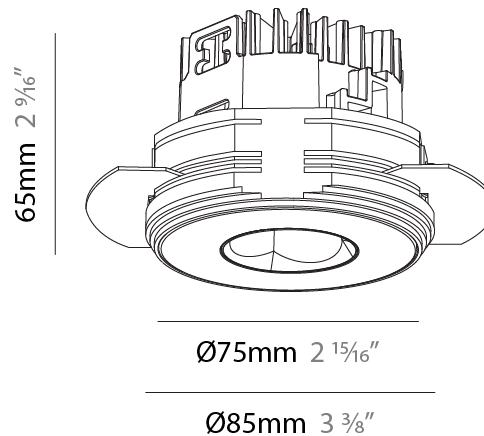

PHYSICAL

Shape: Round
Diameter (mm): 75
Diameter (in): 2 ¹⁵/₁₆
Height (mm): 65
Height (in): 2 ⁹/₁₆
Ceiling Thickness (mm): 10 / 12.5 / 15 / 25
Ceiling Thickness (in): 3/8 or 1/2 or 9/16 or 1
Min. Recessing Depth (mm): 70
Min. Recessing Depth (in): 2 ³/₄
Light Distribution: Direct
Diffuser: Lens Pack - Spread Lens / Linear Spread Lens / Honeycomb Louver
Fixture Finish: SSR / BKV / CWI / CRY / HAB / UFT / ITA / RUA / FTG / MYG / LOD / PUS / FRO / FUP / KIA / POP / BLS / SPG / MEY / GOH / GUM / CHC / COM / ABZ / JAG / OBR / MOS / ROR
Fixture Material: Aluminum Die Cast
Cut-out Measurements: 68mm / 2 11/16" Diameter

ELECTRICAL

Lamp Type: LED (Zhaga Standard)
Input Wattage (W): 15
Total Output Wattage (W): 13.6
Dimming: Tri-Mode (Non-Dimming and Phase Dimming (120Vac only) and 0-10V Dimming)
Driver Included: No
Driver Location: Recessed Housing
Driver Type: Constant Current - Universal
Driver Class: Class 2
Input Voltage (V): 120 - 277
Constant Current (MA): 350

LED

Color Temperature (°K): 2700 / 3000 / 3500 / 4000
Max. Delivered Lumen (lm): 1295 / 1377 / 1442 / 1455
Nominal Lumen (lm): 1566 / 1665 / 1743 / 1759
CRI: >90 CRI
Lamp Life (hrs): 50000

OPTICAL

Reflector°: 34
Adjustability: Fixed

RATINGS AND CERTIFICATIONS

Certified By: Certified for North American Standards
IP rating: IP20