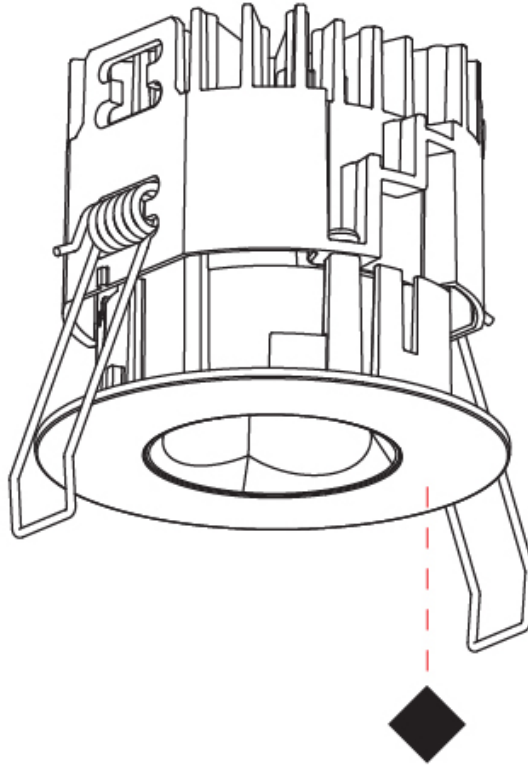

OIKO PRO ROUND FIXED RECESSED

A35871-

PROJECT _____

TYPE _____

SPECIFIER _____

QUANTITY _____

DATE _____

A